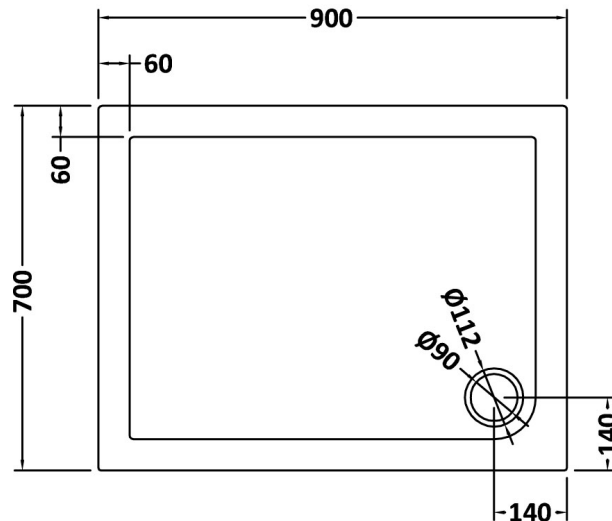

Sales Code: TR71007

Description: Rectangular Tray 900 X 700

Product Dimensions

Length (mm):	900
Width (mm):	700
Height (mm):	40
Nett Weight (kg):	25.33

Packaging Dimensions

Length (mm):	940
Width (mm):	740
Height (mm):	85
Gross Weight (kg):	25.35

Packaging Data

Box Colour:	Shrinkwrap & Polystyrene
Box Qty:	1
Label Size:	100 x 50
Label Colour:	White Label
Label Qty:	2

Outer Box Dimensions (If Applicable)

Length (mm):	
Width (mm):	
Height (mm):	
Gross Weight (kg):	
Barcode:	5056211813101

Product Details

Country of Origin:	United Kingdom
Fitting Instruction:	Yes
CE Certification:	Yes
Colour/Finish:	Slate Grey
Product Material:	Acrylic Capped ABS Caco3 & Pu
Material Colour Reference:	Slate Grey
Radius:	0
Waste Required (mm):	90
Compatible with Leg Kit:	Yes