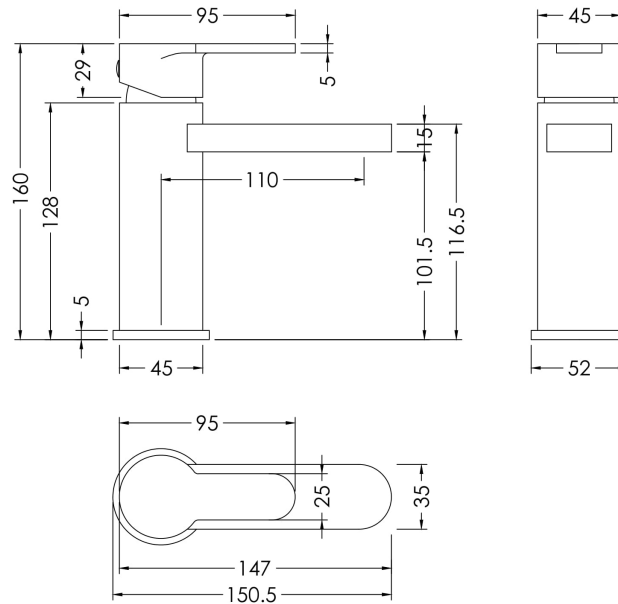

Sales Code: ARV405

Description: Arvan Mono Basin Mixer (P/B Waste)

Product Dimensions

Height (mm):	160
Width (mm):	52
Depth (mm):	147
Length (mm):	
Nett Weight (kg):	1.75

Packaging Dimensions

Height (mm):	95
Width (mm):	225
Depth (mm):	275
Gross Weight (kg):	1.75

Packaging Data

Box Colour:	White Cardboard Box
Box Qty:	1
Label Size:	100 x 50
Label Colour:	White Label
Label Qty:	1

Outer Box Dimensions (If Applicable)

Height (mm):	500
Width (mm):	500
Depth (mm):	300
Length (mm):	

Gross Weight (kg):	
Barcode:	5056211897675

Product Details

Country of Origin:	China
Fitting Instruction:	Yes
Product Material:	Brass
Control Type:	Manual
Waste Included:	Waste Included
Waste Type:	Push Button
WRAS Approval: No	Approval No: N/A
Valve/Cartridge Type:	Single Lever Cartridge
Colour/Finish:	Matt Black
Mount Type:	Deck
Operating Pressure (bar):	0.2

Flow Rates: (Litres Per Min)	0.1 bar: 2.8	0.5 bar: 8	1 bar: 11.6	2 bar: 16.7	3 bar: 20.7
Pipe Size:	1/2"				
Pipe Centres:	N/A				