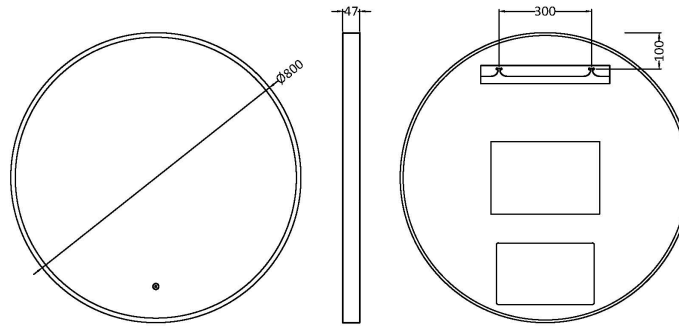

Sales Code: LQ753

Description: Led Mirror 800mm Diameter

### Product Dimensions

Height (mm):	800
Width (mm):	800
Depth (mm):	47
Nett Weight (kg):	6.5

### Packaging Dimensions

Height (mm):	105
Width (mm):	900
Depth (mm):	900
Gross Weight (kg):	7

### Outer Box Dimensions (If Applicable)

Height (mm):	
Width (mm):	
Depth (mm):	
Gross Weight (kg):	
Barcode:	5056678477878