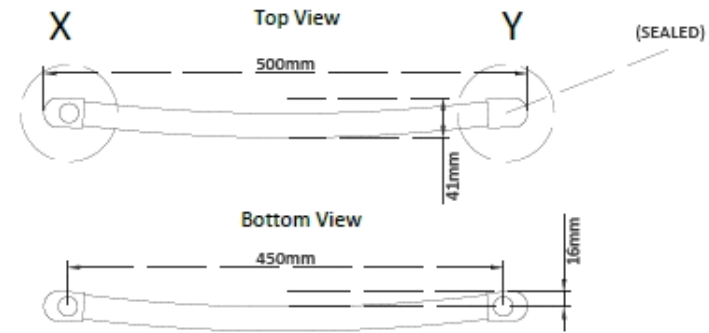

Prestige Radiators Ltd - Unit 2, North Point Business Park, Eggborough, North Yorks, DN14
0JT - 0800 083 0373 - www.cnmonline.co.uk - www.prestigewashrooms.co.uk

5

12

Tolerance (mm)	Tubes	Finish	Height (mm)	Width (mm)	Pipe Centres (mm)	Watts	BTU's
±2	17	White	800	400	350	361	1232
±2	17	White	800	450	400	400	1364
±2	17	White	800	500	450	439	1497
±2	17	White	800	600	550	518	1767

Product	Code	EAN
800 x 400 White Curved	PP800X400WC	
800 x 450 White Curved	PP800X450WC	
800 x 500 White Curved	PP800X500WC	
800 x 600 White Curved	PP800X600WC	