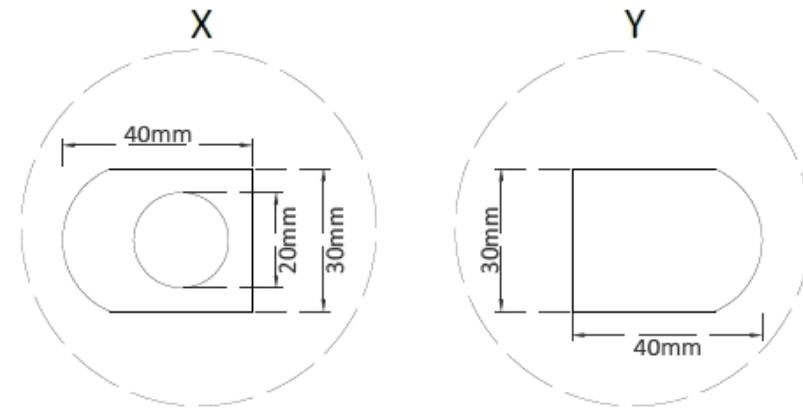

Prestige Radiators Ltd - Unit 2, North Point Business Park, Eggborough, North Yorks, DN14
0JT - 0800 083 0373 - www.cnmonline.co.uk - www.prestigewashrooms.co.uk

5

12

Tolerance (mm)	Tubes	Finish	Height (mm)	Width (mm)	Pipe Centres (mm)	Watts	BTU's
±2	17	White	800	400	350	361	1232
±2	17	White	800	450	400	400	1364
±2	17	White	800	500	450	439	1497
±2	17	White	800	600	550	518	1767

Product	Code	EAN
800 x 400 White Curved	PP800X400WC	
800 x 450 White Curved	PP800X450WC	
800 x 500 White Curved	PP800X500WC	
800 x 600 White Curved	PP800X600WC	