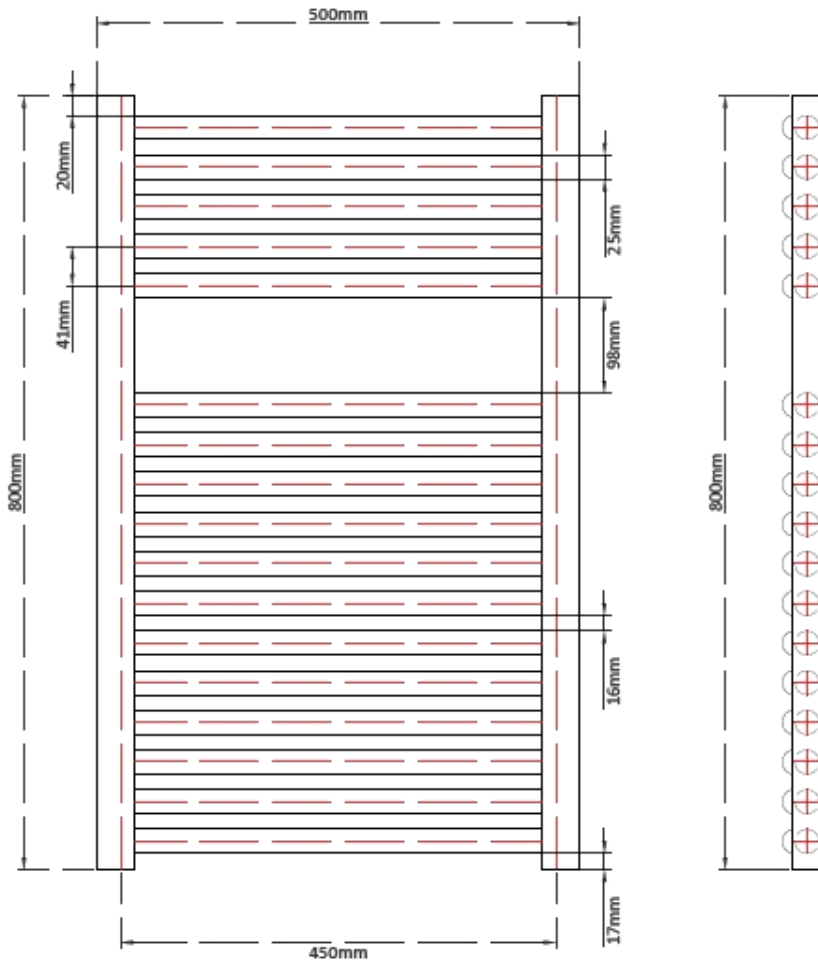

Prestige Radiators Ltd - Unit 2, North Point Business Park, Eggborough, North Yorks, DN14
0JT - 0800 083 0373 - www.cnmonline.co.uk - www.prestigewashrooms.co.uk

5

12

Tolerance (mm)	Tubes	Finish	Height (mm)	Width (mm)	Pipe Centres (mm)	Watts	BTU's
±2	17	White	800	400	350	361	1232
±2	17	White	800	450	400	400	1364
±2	17	White	800	500	450	439	1497
±2	17	White	800	600	550	518	1767

Product	Code	EAN
800 x 400 White Curved	PP800X400WC	
800 x 450 White Curved	PP800X450WC	
800 x 500 White Curved	PP800X500WC	
800 x 600 White Curved	PP800X600WC	