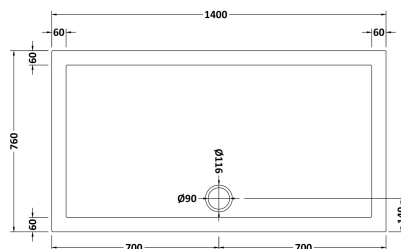

Sales Code: NTP032

Description: Rectangular Tray 1400 X 760

Product Dimensions

Length (mm):	1400
Width (mm):	760
Height (mm):	40
Nett Weight (kg):	27.8

Packaging Dimensions

Length (mm):	1440
Width (mm):	800
Height (mm):	80
Gross Weight (kg):	27.8

Packaging Data

Box Colour:	Shrinkwrap & Polystyrene
Box Qty:	1
Label Size:	100 x 50
Label Colour:	White Label
Label Qty:	2

Outer Box Dimensions (If Applicable)

Length (mm):	
Width (mm):	
Height (mm):	
Gross Weight (kg):	
Barcode:	5055275869123

Product Details

Country of Origin:	United Kingdom
Fitting Instruction:	No
CE Certification:	Yes
Colour/Finish:	White
Product Material:	Acrylic Capped ABS Caco3 & Pu
Material Colour Reference:	European White
Radius:	0
Waste Required (mm):	90
Compatible with Leg Kit:	Yes