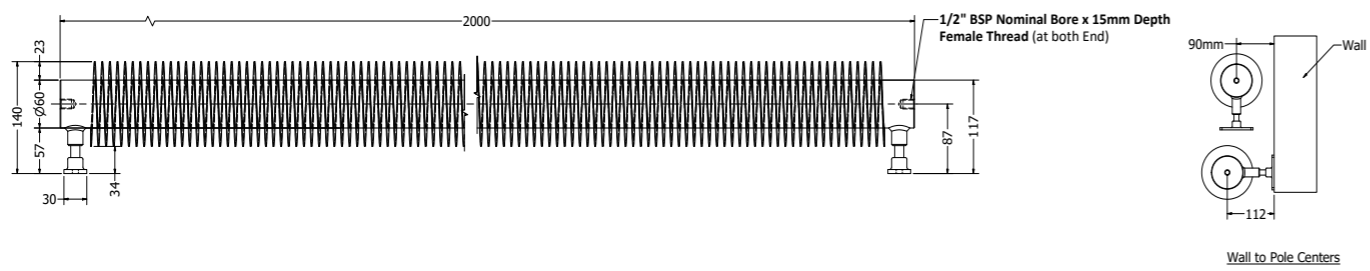

FINNE1800CC  
GTIN: 5060819136111

Wall to Pole Centers

FINNE1700CC  
GTIN: 5060819136074

Wall to Pole Centers

FINNE1900CC  
GTIN: 5060819136166

FINNE2000CC  
GTIN: 5056678202364

[www.cnmonline.co.uk](http://www.cnmonline.co.uk)