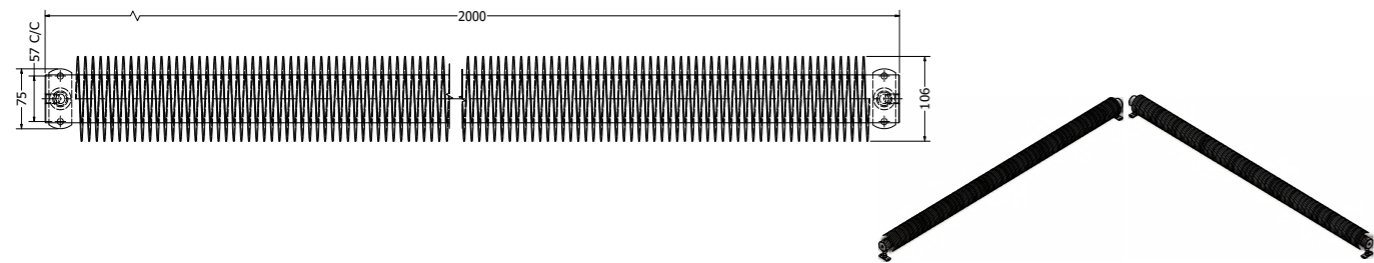

FINNE1800CC  
GTIN: 5060819136111

Wall to Pole Centers

FINNE1700CC  
GTIN: 5060819136074

Wall to Pole Centers

FINNE1900CC  
GTIN: 5060819136166

FINNE2000CC  
GTIN: 5056678202364

[www.cnmonline.co.uk](http://www.cnmonline.co.uk)