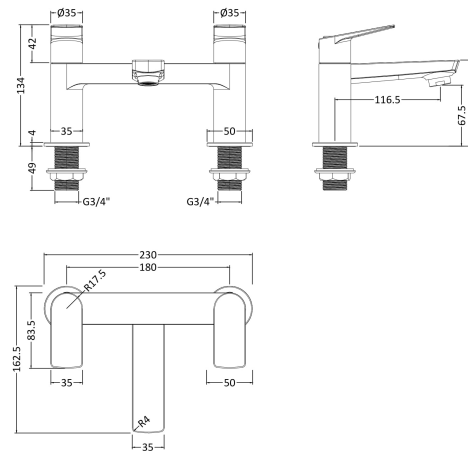

Sales Code: DRI303

Description: Drift Deck Mounted Bath Filler

Product Dimensions

Height (mm):	134
Width (mm):	230
Depth (mm):	163
Length (mm):	
Nett Weight (kg):	1.6

Packaging Dimensions

Height (mm):	180
Width (mm):	220
Depth (mm):	310
Gross Weight (kg):	1.8

Packaging Data

Box Colour:	White Cardboard Box
Box Qty:	1
Label Size:	100 x 50
Label Colour:	White Label
Label Qty:	1

Outer Box Dimensions (If Applicable)

Height (mm):	
Width (mm):	
Depth (mm):	
Length (mm):	
Gross Weight (kg):	
Barcode:	5056211840367

Product Details

Country of Origin:	China
Fitting Instruction:	Yes
Product Material:	Brass
Control Type:	Manual
Waste Included:	Waste Not Included
Waste Type:	Not Applicable
WRAS Approval: No	Approval No:
Valve/Cartridge Type:	1/4 Turn Ceramic Disc
Colour/Finish:	Chrome
Mount Type:	Deck
Operating Pressure (bar):	0.2
Flow Rates: (Litres Per Min)	0.1 bar: 6.6 0.5 bar: 23.5 1 bar: 33.5 2 bar: 48.7 3 bar: 59.1
Pipe Size:	3/4"
Pipe Centres:	180