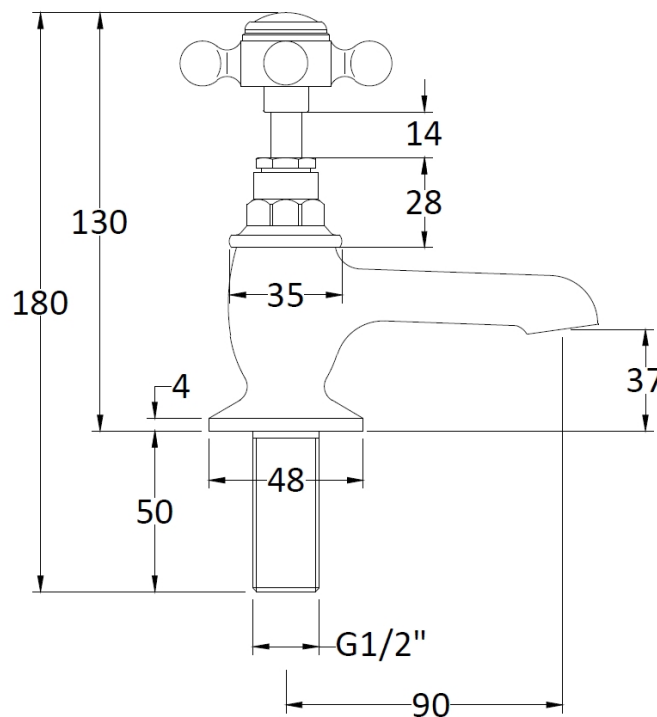

Sales Code: BC301HX

Description: Topaz Basin Taps

Product Dimensions

Height (mm):	141
Width (mm):	66
Depth (mm):	119
Length (mm):	
Nett Weight (kg):	1.2

Packaging Dimensions

Height (mm):	55
Width (mm):	160
Depth (mm):	260
Gross Weight (kg):	1.4

Packaging Data

Box Colour:	White Cardboard Box
Box Qty:	1
Label Size:	100 x 50
Label Colour:	White Label
Label Qty:	1

Outer Box Dimensions (If Applicable)

Height (mm):	300
Width (mm):	270
Depth (mm):	500
Length (mm):	
Gross Weight (kg):	21
Barcode:	5055275830666

Product Details

Country of Origin:	United Kingdom
Fitting Instruction:	No
Product Material:	Brass
Control Type:	Manual
Waste Included:	Waste Not Included
Waste Type:	Not Applicable
WRAS Approval:	No
Approval No:	N/A
Valve/Cartridge Type:	1/4 Turn Ceramic Disc
Colour/Finish:	Chrome
Mount Type:	Deck
Operating Pressure (bar):	0.1

Flow Rates: (Litres Per Min)	0.1 bar: 4.3	0.5 bar: 11	1 bar: 15.8	2 bar: 22.5	3 bar: 27.5
Pipe Size:	15 mm (1/2" Bsp)				
Pipe Centres:	N/A				