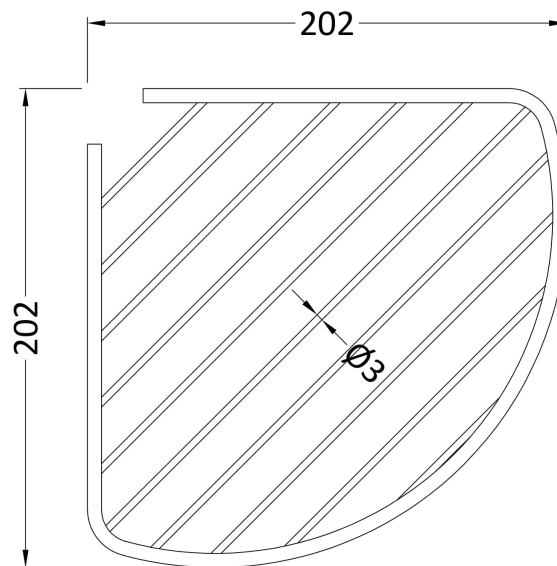

Sales Code: LL306

Description: Wirework Deep Corner Basket

Product Dimensions

Length (mm):	
Width (mm):	202
Height (mm):	56
Depth (mm):	202
Nett Weight (kg):	0.5

Packaging Dimensions

Height (mm):	220
Width (mm):	220
Depth (mm):	100
Gross Weight (kg):	0.5

Packaging Data

Box Colour:	White Cardboard Box
Box Qty:	1
Label Size:	100 x 50
Label Colour:	White Label
Label Qty:	2

Outer Box Dimensions (If Applicable)

Height (mm):	
Width (mm):	
Length (mm):	
Depth (mm):	
Gross Weight (kg):	10
Barcode:	5055146105817

Product Details

Country of Origin:	China
Fitting Instruction:	No
CE Certification:	N/A
Product Material:	Brass
Heating Element Wattage:	Not Applicable
Colour/Finish:	Chrome
Product Diameter:	Not Applicable
Connection Size:	Not Applicable