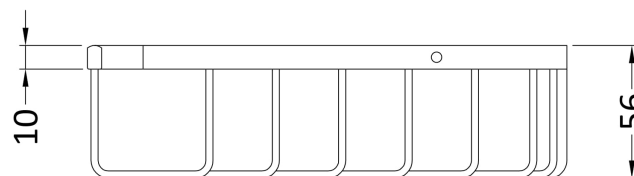

Sales Code: LL306

Description: Wirework Deep Corner Basket

Product Dimensions

Length (mm):	
Width (mm):	202
Height (mm):	56
Depth (mm):	202
Nett Weight (kg):	0.5

Packaging Dimensions

Height (mm):	220
Width (mm):	220
Depth (mm):	100
Gross Weight (kg):	0.5

Packaging Data

Box Colour:	White Cardboard Box
Box Qty:	1
Label Size:	100 x 50
Label Colour:	White Label
Label Qty:	2

Outer Box Dimensions (If Applicable)

Height (mm):	
Width (mm):	
Length (mm):	
Depth (mm):	
Gross Weight (kg):	10
Barcode:	5055146105817

Product Details

Country of Origin:	China
Fitting Instruction:	No
CE Certification:	N/A
Product Material:	Brass
Heating Element Wattage:	Not Applicable
Colour/Finish:	Chrome
Product Diameter:	Not Applicable
Connection Size:	Not Applicable