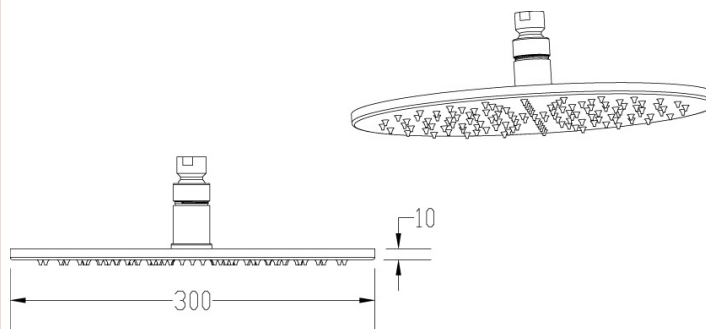

Sales Code: STY071

Description: Led 300mm Round Fixed Head

### Product Dimensions

Length (mm):	
Width (mm):	300
Height (mm):	58
Depth (mm):	300
Nett Weight (kg):	2.04

### Packaging Dimensions

Length (mm):	345
Width (mm):	410
Height (mm):	
Gross Weight (kg):	2.04

### Outer Box Dimensions (If Applicable)

Length (mm):	
Width (mm):	350
Height (mm):	645
Depth (mm):	425
Gross Weight (kg):	20
Barcode:	5055369051465