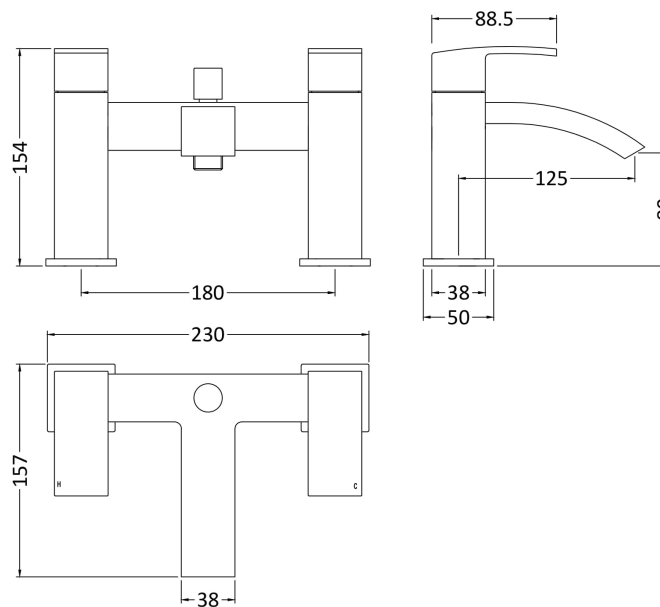

Sales Code: TSI304

Description: Bath Shower Mixer

Product Dimensions

Height (mm):	154
Width (mm):	230
Depth (mm):	157
Length (mm):	
Nett Weight (kg):	2.45

Packaging Dimensions

Height (mm):	155
Width (mm):	218
Depth (mm):	150
Gross Weight (kg):	2.65

Packaging Data

Box Colour:	White Cardboard Box
Box Qty:	1
Label Size:	100 x 50
Label Colour:	White Label
Label Qty:	2

Outer Box Dimensions (If Applicable)

Height (mm):	260
Width (mm):	485
Depth (mm):	445
Length (mm):	
Gross Weight (kg):	16
Barcode:	5055369025541

Product Details

Country of Origin:	China
Fitting Instruction:	Yes
Product Material:	Brass/ABS
Control Type:	Manual
Waste Included:	Waste Not Included
Waste Type:	Not Applicable
WRAS Approval: No	Approval No: N/A
Valve/Cartridge Type:	1/4 Turn Ceramic Disc
Colour/Finish:	Chrome
Mount Type:	Deck
Operating Pressure (bar):	0.2

Flow Rates: (Litres Per Min)	0.1 bar: 8	0.5 bar: 24	1 bar: 34	2 bar: 0	3 bar: 0
Pipe Size:	22 mm (3/4" Bsp)				
Pipe Centres:	180 mm				