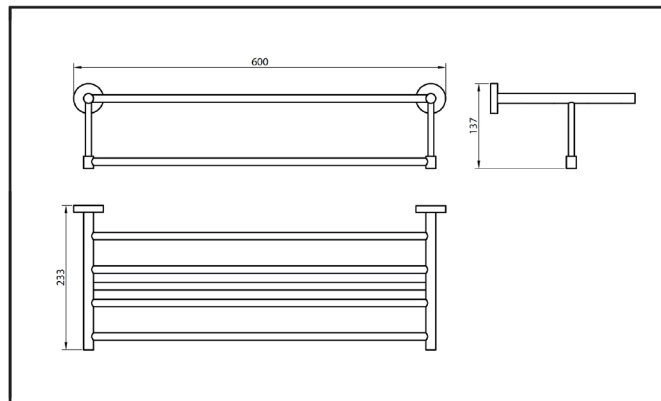

PRODUCT DATA SHEET

Delta Bath Towel Shelf Chrome

600mm

Product Code: DELTA-010

Product Measurements

Product Weight:	0.981kg
Product Width:	600mm
Product Height:	137mm
Product Depth:	N/A
Product Length:	233mm

Product Transportation

Barcode:	5060713725022
Country of Origin:	China
Comodity Code:	8302500000

Primary Packed Measurements

Packaged Weight:	1.500kg
Packaged Length:	260mm
Packaged Width:	640mm
Packaged Height:	150mm

Packaging Weight

Card:	0.519kg
Paper:	N/A
Wood:	N/A
Plastic:	0.02kg

General Information

Construction Material:	Brass
Installation Type:	Wall Mounted
Colour/Finish:	Chrome

Dimensions
(measurements in mm)

CNM Online