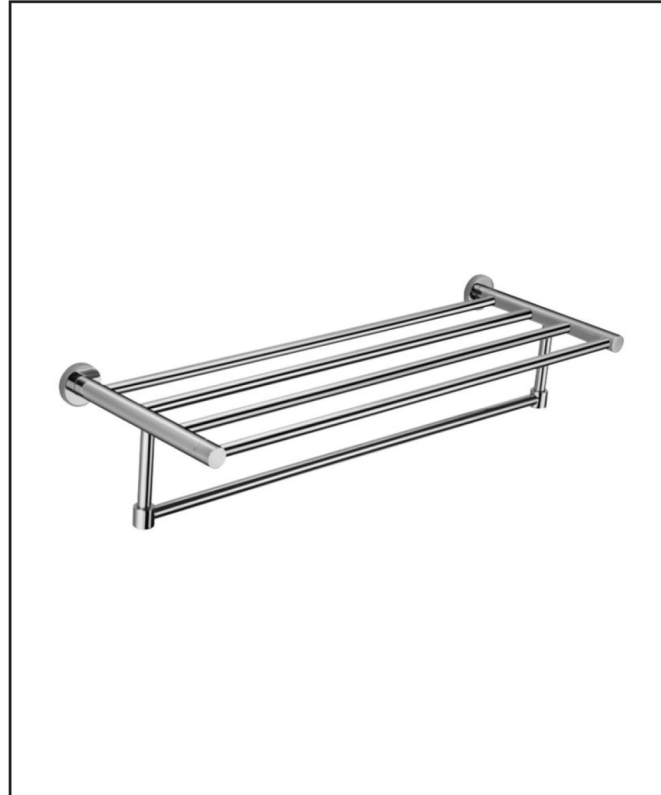

PRODUCT DATA SHEET

Delta Bath Towel Shelf Chrome

600mm

Product Code: DELTA-010

Product Measurements

Product Weight:	0.981kg
Product Width:	600mm
Product Height:	137mm
Product Depth:	N/A
Product Length:	233mm

Product Transportation

Barcode:	5060713725022
Country of Origin:	China
Comodity Code:	8302500000

Primary Packed Measurements

Packaged Weight:	1.500kg
Packaged Length:	260mm
Packaged Width:	640mm
Packaged Height:	150mm

Packaging Weight

Card:	0.519kg
Paper:	N/A
Wood:	N/A
Plastic:	0.02kg

General Information

Construction Material:	Brass
Installation Type:	Wall Mounted
Colour/Finish:	Chrome

Dimensions
(measurements in mm)

CNM Online