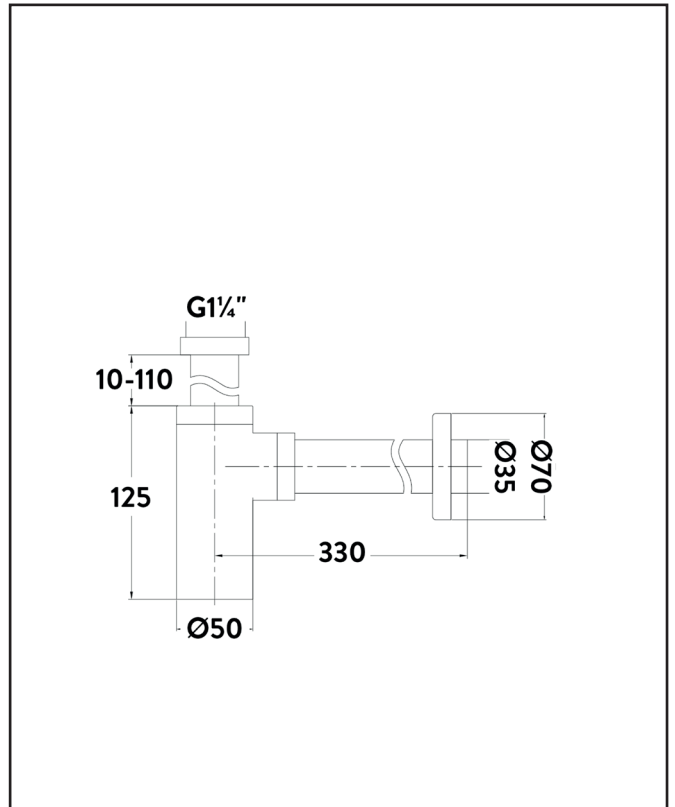

## Matte Black Minimalist Bottle Trap

Product Code: BLACK096

Product Name	BLACK096
Product Description	Matte Black Minimalist Bottle Trap
<b>Product Transportation</b>	
Barcode	5060713724421
Country of origin	CH
Commodity code	7418200000
<b>Product Measurements</b>	
Product Weight (KG)	0.628
Product Width (mm)	50
Product Height (mm)	135
Product Depth (mm)	0
Product Length (mm)	355
<b>Primary Packed Measurements</b>	
Packaged Weight	0.753
Packed Length	32
Packed Width	13
Packed Height	6.5
<b>Packaging Weights</b>	
Card (kg)	0.033
Paper (kg)	4
Wood (kg)	n/a
Plastic (kg)	0.004
Compliance DOP	HBDOC034 , HBDOC035

<b>General Information</b>	
Construction Material	Stainless Steel
Installation type	Basin Trap
Colour / Finish	Black
<b>Waste Attributes</b>	
Type	Basin Bottle Trap
Slotted or Unslotted	N/a
Connection	Threaded Nut
Function	Basin Trap
Length of Overflow Hose (mm)	N/a
<b>Trap Attributes</b>	
Inner Pipe Length (mm)	10-110
Outer Pipe Length (mm)	330
Connection type	Compression

**Dimensions**  
(measurements in mm)