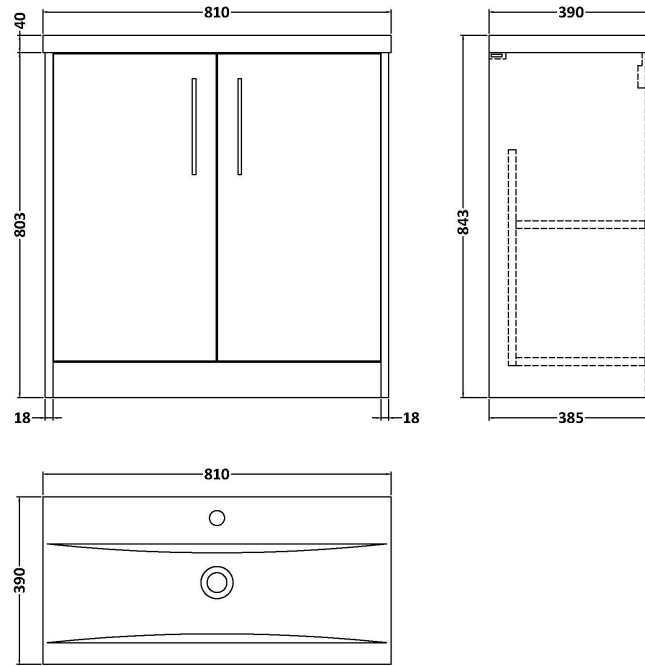

Sales Code: JNU2205A

Description: 800 Fs 2-Door Vanity & Basin 1

Packaging Details

Barcode: 5056462671178