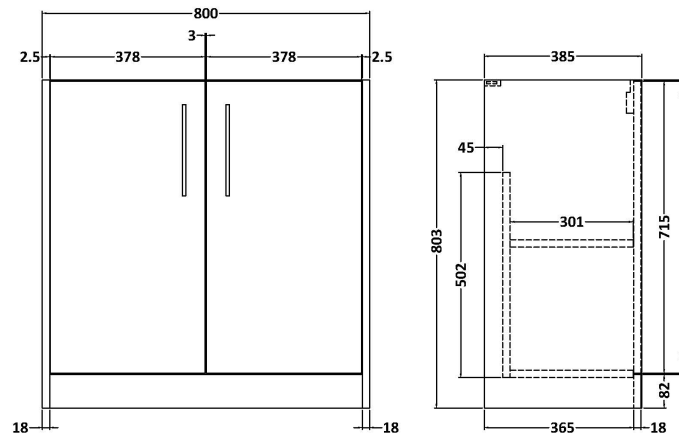

### Product Dimensions

Height (mm):	803
Width (mm):	800
Depth (mm):	385
Nett Weight (kg):	26.5

### Packaging Dimensions

Height (mm):	835
Width (mm):	820
Depth (mm):	395
Gross Weight (kg):	27

### Product Dimensions

Height (mm):	180
Width (mm):	810
Depth (mm):	390
Nett Weight (kg):	15

### Packaging Dimensions

Height (mm):	210
Width (mm):	410
Depth (mm):	830
Gross Weight (kg):	15