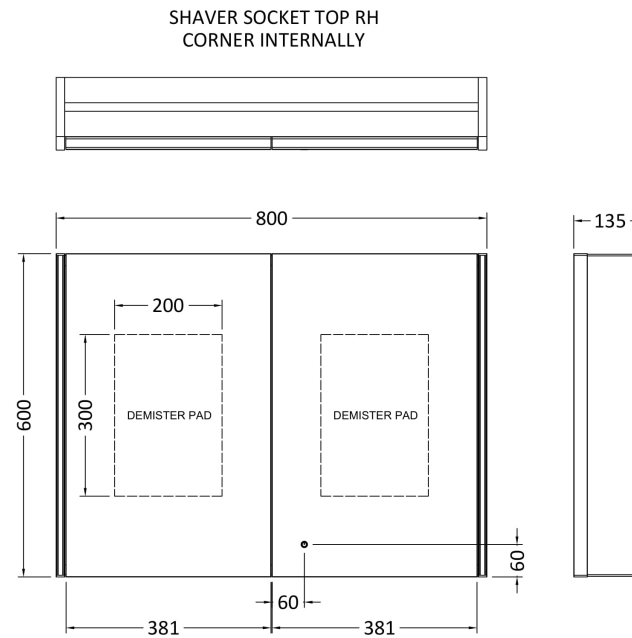

Sales Code: LQ094

Description: Leda Led 2 Door Mirror Cabinet 600X800mm

Product Dimensions

Height (mm):	600
Width (mm):	800
Depth (mm):	135
Nett Weight (kg):	21.5

Packaging Dimensions

Height (mm):	210
Width (mm):	971
Depth (mm):	710
Gross Weight (kg):	22

Packaging Data

Box Colour:	Brown Cardboard Box
Box Qty:	1
Label Size:	50 x 100
Label Colour:	White Label
Label Qty:	1

Outer Box Dimensions (If Applicable)

Height (mm):	760
Width (mm):	915
Depth (mm):	205
Gross Weight (kg):	0
Barcode:	5055275881132

Product Details

Country of Origin:	China
Fitting Instruction:	No
Certification:	CE: Yes FSC: N/A WEEE: Yes RoHS: Yes EMC: Yes LYD: Yes ECOMP: ECIRC:

Product Material:	Aluminium
Colour/Finish:	Silver Grey
No of Shelves:	2
Fixings Included:	No
Light Power Source:	Mains Supply
No of Lights:	2
Bulb Type:	Led
Voltage:	12
Operation Method:	Touch Sensor
Bulb Watt:	16.8
Product Features:	Shaver Socket, Demister
Illuminated:	Yes