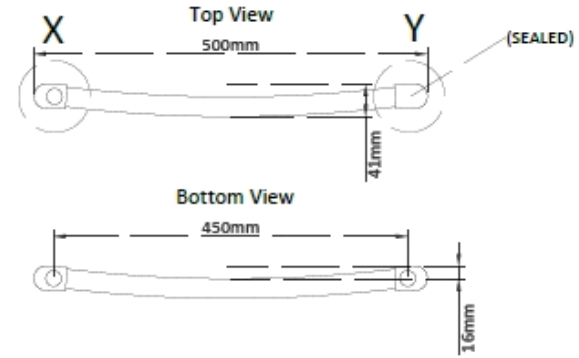

Prestige Radiators Ltd - Unit 2, North Point Business Park, Eggborough, North Yorks, DN14  
 OJT - 0800 083 0373 - www.cnmonline.co.uk - www.prestigewashrooms.co.uk

Tolerance (mm)	Tubes	Finish	Height (mm)	Width (mm)	Pipe Centres (mm)	Watts	BTU's
±2	37	White	1800	400	350	707	2412
±2	37	White	1800	450	300	795	2712
±2	37	White	1800	500	450	883	3013
±2	37	White	1800	600	500	1060	3617

Product	Code	EAN
1800 x 400 White Curved	PP1800X400WC	
1800 x 450 White Curved	PP1800X450WC	
1800 x 500 White Curved	PP1800X500WC	
1800 x 600 White Curved	PP1800X600WC	

15