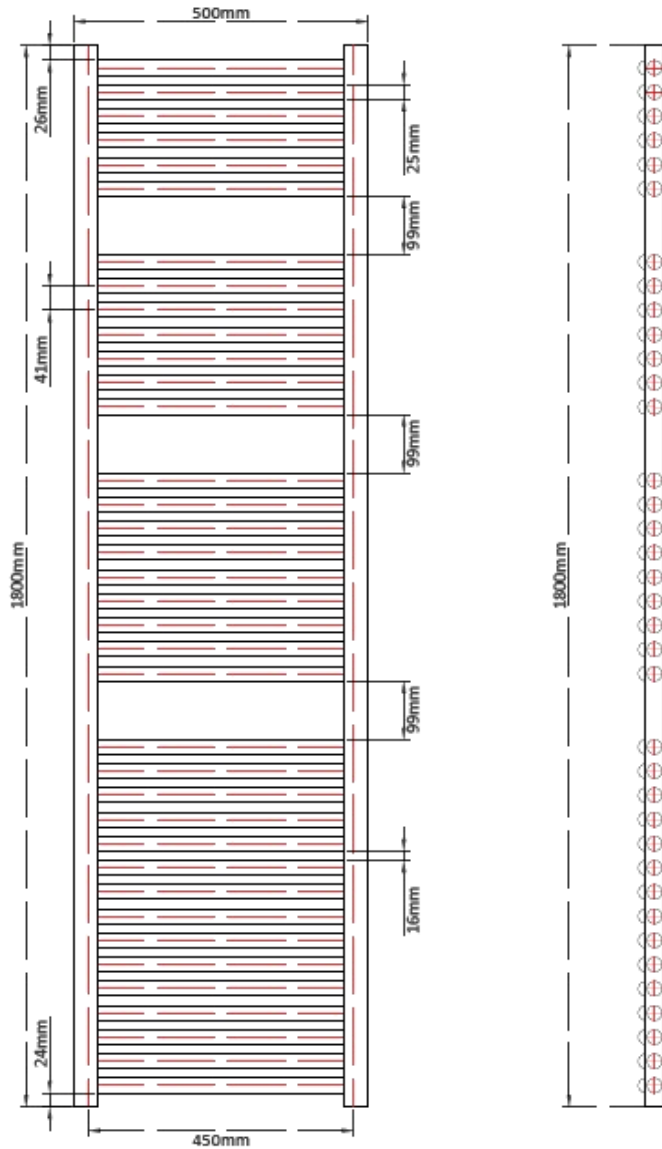

Prestige Radiators Ltd - Unit 2, North Point Business Park, Eggborough, North Yorks, DN14  
 OJT - 0800 083 0373 - www.cnmonline.co.uk - www.prestigewashrooms.co.uk

Tolerance (mm)	Tubes	Finish	Height (mm)	Width (mm)	Pipe Centres (mm)	Watts	BTU's
±2	37	White	1800	400	350	707	2412
±2	37	White	1800	450	300	795	2712
±2	37	White	1800	500	450	883	3013
±2	37	White	1800	600	500	1060	3617

Product	Code	EAN
1800 x 400 White Curved	PP1800X400WC	
1800 x 450 White Curved	PP1800X450WC	
1800 x 500 White Curved	PP1800X500WC	
1800 x 600 White Curved	PP1800X600WC	

15