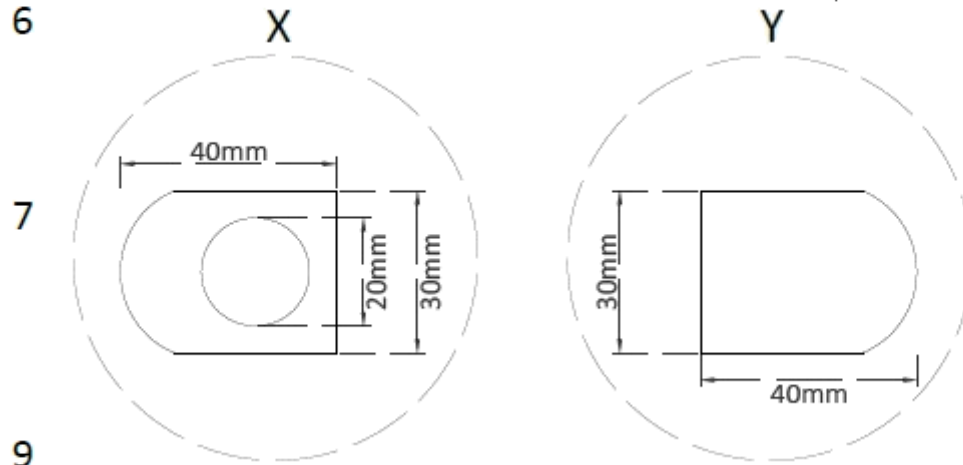

Prestige Radiators Ltd - Unit 2, North Point Business Park, Eggborough, North Yorks, DN14  
 OJT - 0800 083 0373 - www.cnmonline.co.uk - www.prestigewashrooms.co.uk

Tolerance (mm)	Tubes	Finish	Height (mm)	Width (mm)	Pipe Centres (mm)	Watts	BTU's
±2	37	White	1800	400	350	707	2412
±2	37	White	1800	450	300	795	2712
±2	37	White	1800	500	450	883	3013
±2	37	White	1800	600	500	1060	3617

Product	Code	EAN
1800 x 400 White Curved	PP1800X400WC	
1800 x 450 White Curved	PP1800X450WC	
1800 x 500 White Curved	PP1800X500WC	
1800 x 600 White Curved	PP1800X600WC	

15