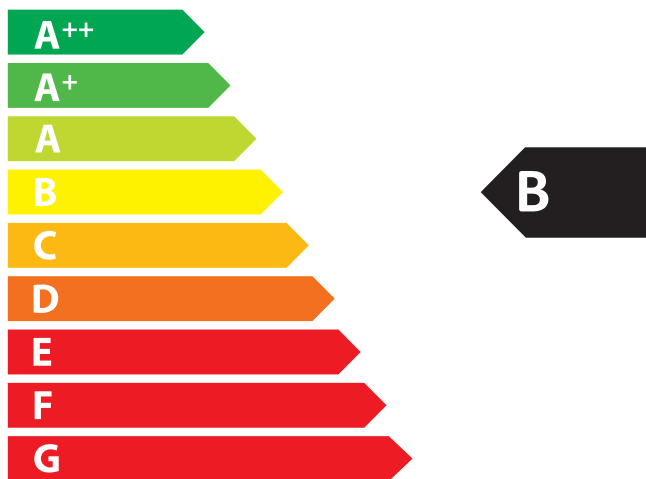

# ENERGY

PRESTIGE RADIATORS  
LIMITED

400W FINN RADIATOR

**044**  
kW

**0.4**  
kW