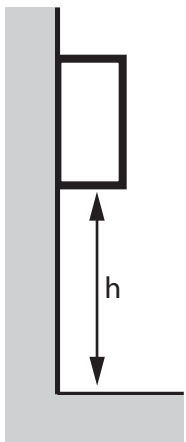

SOAP DISPENSER 1 LITRE

FEATURES:

A stylish brushed stainless steel soap dispenser with push action dispensing.

The all stainless steel cover hinges forward to give easy access to the refillable reservoir and incorporates the new key lock with snap shut closing for easy filling.

All dimensions are in mm.

WEIGHT:	1.2kg
CAPACITY:	1 Litre
COVER & BACKPLATE:	Brushed Stainless Steel
RECOMMENDED INSTALLATION HEIGHT (h):	105-115cm (from floor) 17-30cm (from countertop)