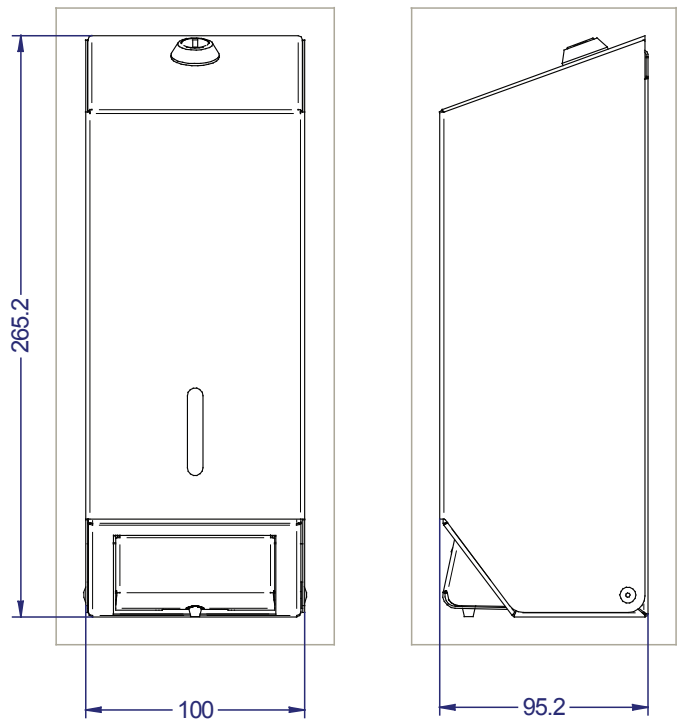

SOAP DISPENSER 1 LITRE

FEATURES:

A stylish brushed stainless steel soap dispenser with push action dispensing.

The all stainless steel cover hinges forward to give easy access to the refillable reservoir and incorporates the new key lock with snap shut closing for easy filling.

All dimensions are in mm.

WEIGHT:	1.2kg
CAPACITY:	1 Litre
COVER & BACKPLATE:	Brushed Stainless Steel
RECOMMENDED INSTALLATION HEIGHT (h):	105-115cm (from floor) 17-30cm (from countertop)